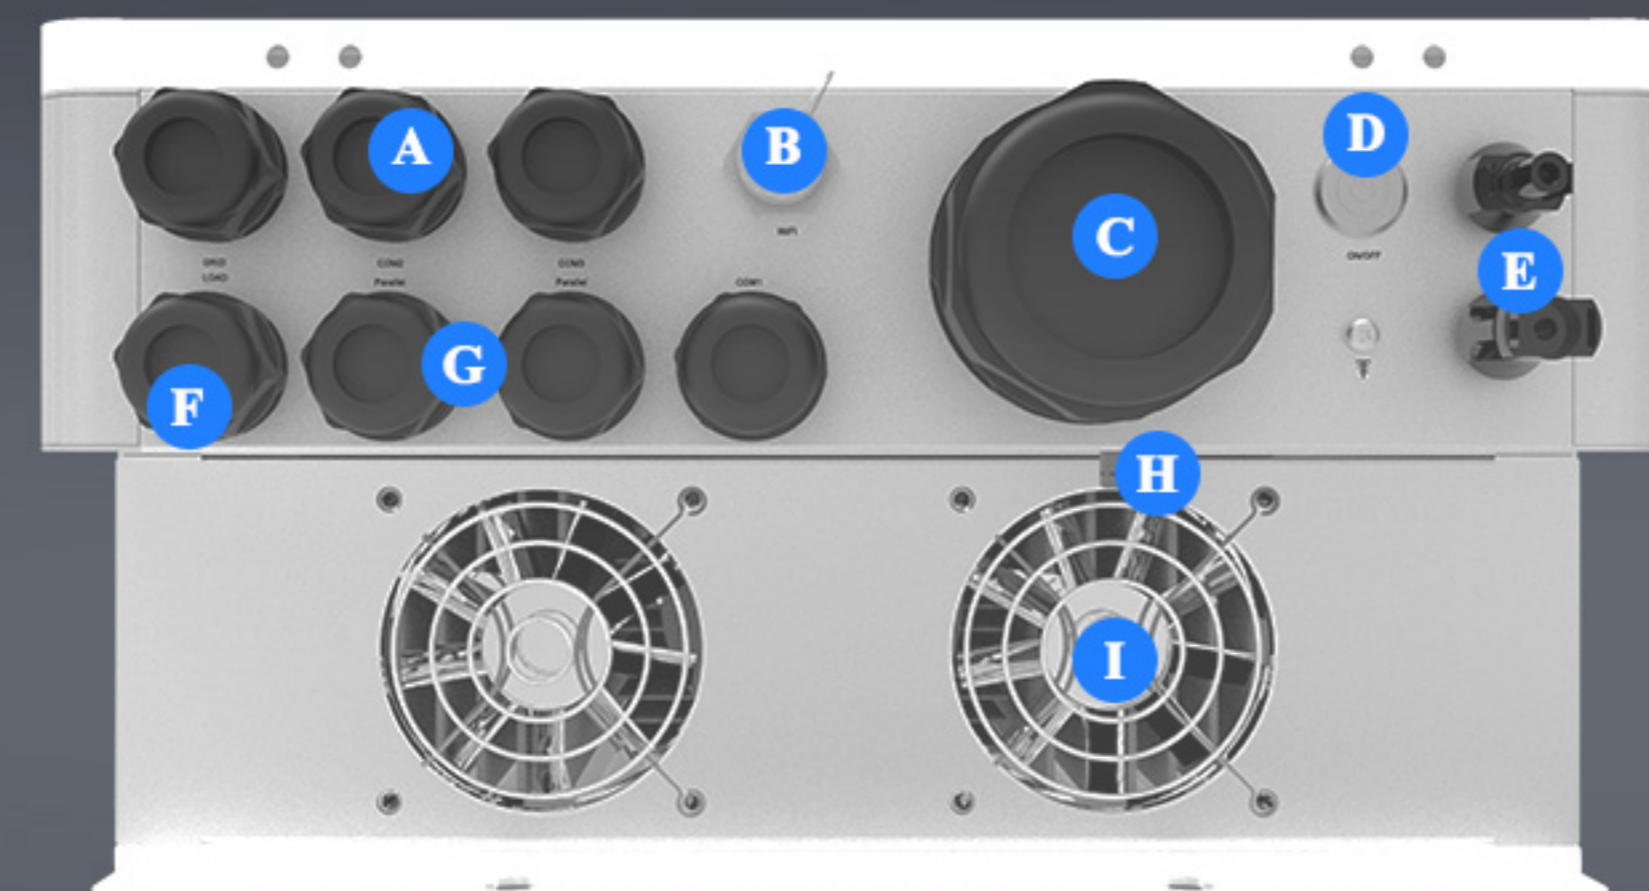

REVO-HES series 5.6KW

- ★ Engineered to last with maximum flexibility. Suitable for outdoor installation
- ★ Revo HES series is suitable for on-grid and off-grid applications.
- ★ Accessible through a LCD touch screen and through the web.
- ★ Control and monitor your Smart System on the move via our Monitoring App and Portal
- ★ BMS Communication for lithium battery
- ★ Charge from the grid at off-peak times where energy is cheaper, and discharge at peak times where energy is more expensive.

- A:COM
- B:WIFI
- C:BATTERY
- D:SWITCH
- E:PV
- F:LOAD
- G:Parallel
- H:Breather valve
- I:FAN

LED