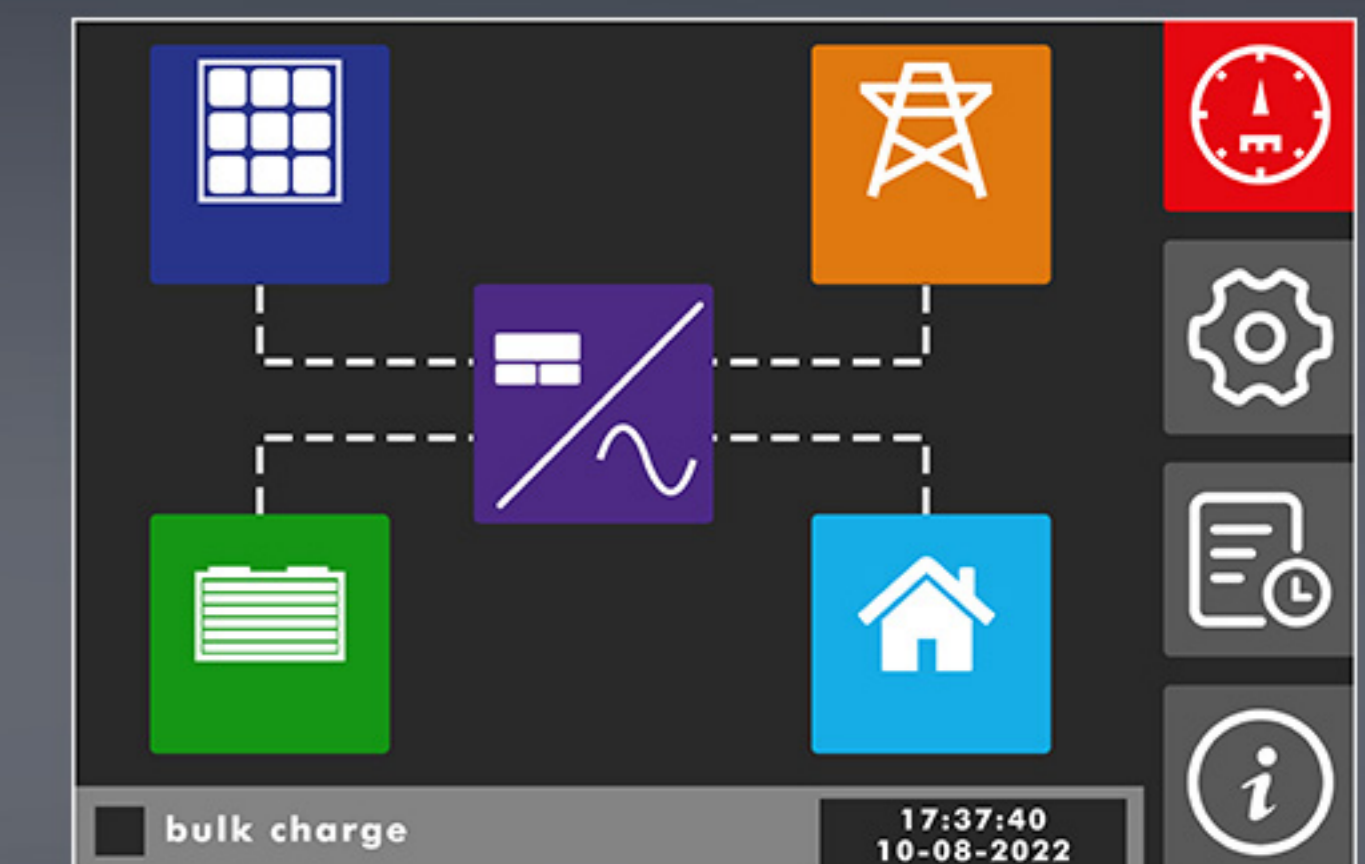

REVO-HES series 5.6KW

- ★ Engineered to last with maximum flexibility. Suitable for outdoor installation
- ★ Revo HES series is suitable for on-grid and off-grid applications.
- ★ Accessible through a LCD touch screen and through the web.
- ★ Control and monitor your Smart System on the move via our Monitoring App and Portal
- ★ BMS Communication for lithium battery
- ★ Charge from the grid at off-peak times where energy is cheaper, and discharge at peak times where energy is more expensive.

- A:COM
- B:WIFI
- C:BATTERY
- D:SWITCH
- E:PV
- F:LOAD
- G:Parallel
- H:Breather valve
- I:FAN

LED